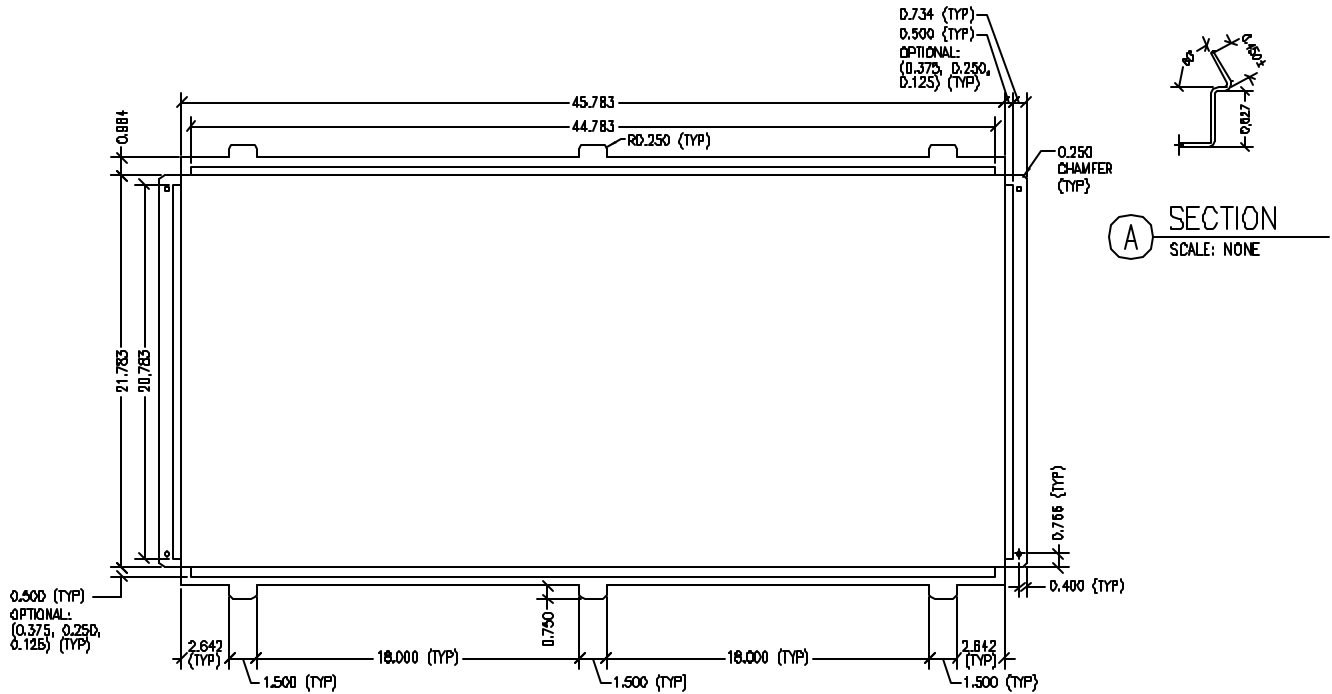

TURBULENCE GENERATOR

3 ENLARGED VIEW
SCALE: NONE

2 SCREEN SLIDE PLATE - ISO VIEW
SCALE: NONE

1 SCREEN SLIDE PLATE - TOP VIEW
SCALE: NONE

REVISIONS	
NO.	DATE

HEPA FILTER SCREEN
OPTION "B"

DESIGN: BJN/WRA
 DRAWN: CRE
 SCALE: NONE
 DATE: 11/28/98
 DRAWING No.: SK-54