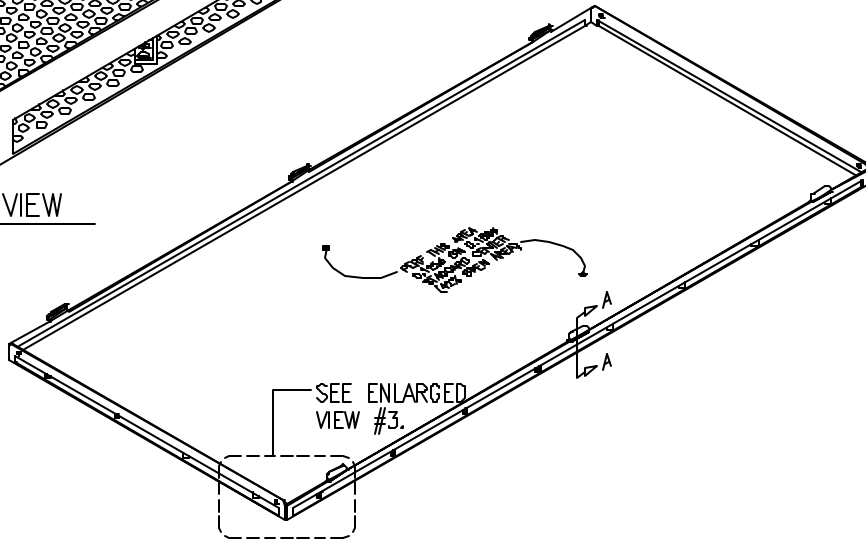

TURBULENCE GENERATOR

3 ENLARGED VIEW
SCALE: NONE

2 SCREEN SLIDE PLATE - ISO VIEW
SCALE: NONE

1 SCREEN SLIDE PLATE - TOP VIEW
SCALE: NONE

REVISIONS	
NO.	DATE

HEPA FILTER SCREEN
OPTION "B"

DESIGN: BJN/WRA
 DRAWN: CRE
 SCALE: NONE
 DATE: 11/28/98
 DRAWING No.: SK-54